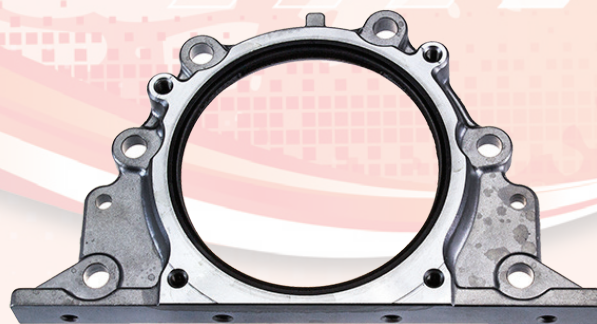

Date: November 2017

DrivetechTM **4x4**
...driven by quality

DRIVETRAIN

Genuine Rear Main Oil Seals

Now available from Drivetech 4x4, Genuine OE replacement Rear Main Oil Seals to suit popular 4x4 vehicles.

Available for the following applications:

- Daihatsu: Feroza, Rocky, Delta, F-Series
- Ford: Maverick, Raider, Territory
- Holden: Jackaroo, Rodeo
- Nissan: Navara, Pajero, Pathfinder, Patrol, Terrano II
- Toyota: 4 Runner, Bundera, Hilux, Kluger, Landcruiser, Rav 4