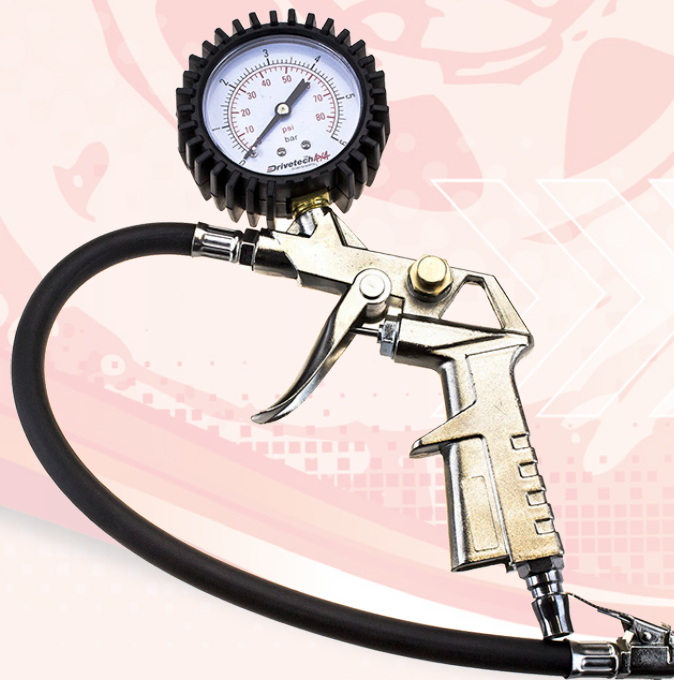

Date: June 2017

DrivetechTM **4x4**
...driven by quality

ACCESSORIES

Tyre Inflator

Due to many requests, the Drivetech 4x4 Tyre Inflator is now sold separately, as well as part of the Air Compressor Kits.

With an accurate gauge and easy inflation / deflation, this is the gauge to have!

Part Number: DT-INFLATOR

Information on this sheet is prepared as a customer aid, from reliable information, with the utmost care and should not be used for any other purpose. Motospecs reserves the right to make product or publication changes at any time without notice.