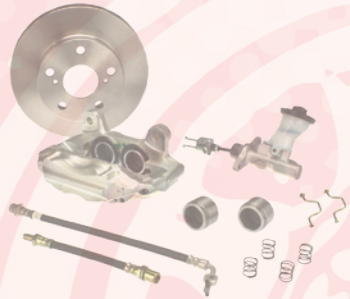

THE RANGE

Brake and Clutch

- Brake Hoses
- Brake Pads
- Brake Shoes
- Caliper Pistons
- Calipers
- Clutch Kits
- Disc Rotors
- Master Cylinders
- Park Brake Cables
- Pedal Pads
- Slave Cylinders
- Wheel Cylinders

Engine, Body and Electrical

- Cables
- Cabin Filters
- Corner Lamps
- Door Handles
- Door Locks
- Door Seals
- Engine Mounts
- Exhaust / Inlet Gaskets
- Exhaust Pipe Hangers
- Flasher Units
- Glow Plugs
- Indicator Assemblies & Lenses
- Mirrors
- Radiator Caps
- Radiator Fans
- Senders (Oil / Water etc)
- Side Cover Gaskets
- Thermostats
- Viscous Couplings
- Timing Kits
- Water Pumps
- Window Regulators
- Window Winders
- Windscreen Washer Pumps

Drivetrain

- Axle Flanges
- Axle Shafts
- Bearings
- Bushes
- Clusters
- Crown Wheel & Pinions
- CV Assemblies
- CV Joints
- Differential
- Drain / Filler Plugs
- Free Wheeling Hubs
- Gaskets
- Gears
- Hemispheres
- Hose Bypass Kits
- Hub Assemblies
- Hub Nuts
- Input Shafts
- Lock Tab Washers
- Mainshafts
- O-Rings
- Overhaul Kits
- Pinion Flanges
- Rubber Boots
- Seals
- Selector Forks & Hubs
- Sleeves
- Spindles
- Swivel Housing
- Synchros
- Tailshafts & Yokes
- Transfer Case
- Transmission Units
- Universal Joints
- Wheel Bearings

Steering and Suspension

- Box Seal Kits
- Drag Links
- Idler Arms
- Pump Assemblies
- Pump Seal Kits
- Rack Assemblies
- Relay Rods
- Shock Absorbers
- Steering Dampers
- Suspension Lift Kits & Components
- Tie Rod (Tube)
- Tie Rod Ends