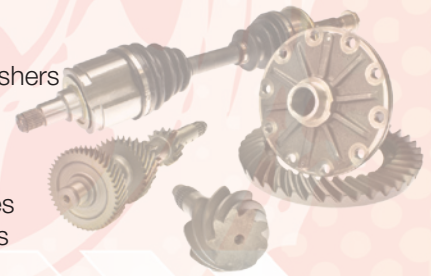

THE RANGE

Brake and Clutch

- Brake Hoses
- Brake Pads
- Brake Shoes
- Caliper Pistons
- Calipers
- Clutch Kits
- Disc Rotors
- Master Cylinders
- Park Brake Cables
- Pedal Pads
- Slave Cylinders
- Wheel Cylinders

Engine, Body and Electrical

- Cables
- Cabin Filters
- Corner Lamps
- Door Handles
- Door Locks
- Door Seals
- Engine Mounts
- Exhaust / Inlet Gaskets
- Exhaust Pipe Hangers
- Flasher Units
- Glow Plugs
- Indicator Assemblies & Lenses
- Mirrors
- Radiator Caps
- Radiator Fans
- Senders (Oil / Water etc)
- Side Cover Gaskets
- Thermostats
- Viscous Couplings
- Timing Kits
- Water Pumps
- Window Regulators
- Window Winders
- Windscreen Washer Pumps

Drivetrain

- Axle Flanges
- Axle Shafts
- Bearings
- Bushes
- Clusters
- Crown Wheel & Pinions
- CV Assemblies
- CV Joints
- Differential
- Drain / Filler Plugs
- Free Wheeling Hubs
- Gaskets
- Gears
- Hemispheres
- Hose Bypass Kits
- Hub Assemblies
- Hub Nuts
- Input Shafts
- Lock Tab Washers
- Mainshafts
- O-Rings
- Overhaul Kits
- Pinion Flanges
- Rubber Boots
- Seals
- Selector Forks & Hubs
- Sleeves
- Spindles
- Swivel Housing
- Synchros
- Tailshafts & Yokes
- Transfer Case
- Transmission Units
- Universal Joints
- Wheel Bearings

Steering and Suspension

- Box Seal Kits
- Drag Links
- Idler Arms
- Pump Assemblies
- Pump Seal Kits
- Rack Assemblies
- Relay Rods
- Shock Absorbers
- Steering Dampers
- Suspension Lift Kits & Components
- Tie Rod (Tube)
- Tie Rod Ends