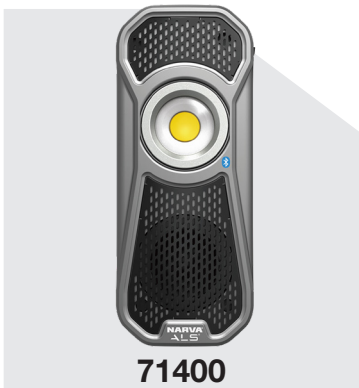

# Narva ALS - Audio & Wearable Lights

Now available, this new release of Rechargeable ALS Audio Lights and wearable Head Mounted Worklights.

Listening to your favourite music whilst working away with these innovative COB LED worklights with integrated speaker providing up to 84dB allows you to stream music paired via Bluetooth. Features selectable light output modes.

Wearable head lamps allow hands free use whilst illuminating the area you are looking at. These incorporate a comfortable adjustable head strap and integrated magnet to allow them to be removed from the strap and placed into position if required.

Part Number	Description
71400	Handheld Audio Light with 600 Lumen output incorporates a swivel stand with magnet.
71404	Bench / Stand Audio Light with 2000 Lumen output with powerful integrated magnetic bench stand with swivel adjustment.
71406	Bench / Stand Audio Light with 5000 Lumen output with swivel adjustable bench stand. Will also operate on 240V power with supplied 5 meter cable.
71424	Head Lamp 120 Lumens - Detachable with integrated magnet 120 degree flood beam
71426	Head Lamp 250 Lumens - Motion Sensor Activation, detachable with integrated magnet. 3 selectable beam patterns