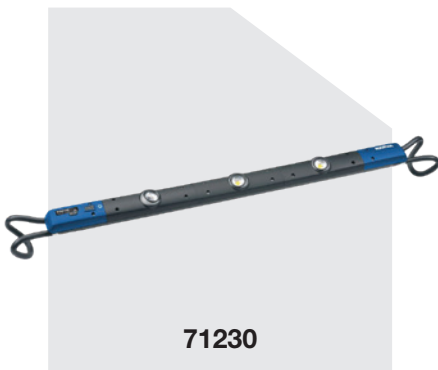

OCTOBER 2018

Narva Workshop / Inspection Lights

Drivetech has expanded their Tools range with the addition of the Narva See Ezy Workshop / Inspection Light range. These great lights are in stock and available for purchase.

Features include:

- Bright LED design
- Low current draw provides hours of continuous use
- Long service life
- Rechargeable lithium battery
- Supplied with charging accessories

NARVA®**71230****71320****71350****71308****71300****71301**