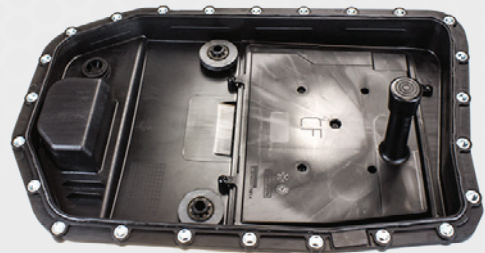

ZF-6HP Filters & Pan Assemblies

Now available, a new range of separate plastic filters and pans to suit popular BMW / Ford vehicles fitted with the ZF 6 speed 6HP19 and 6HP26 range of transmissions. Also available in the range are pre assembled filter and pan assemblies.

- Reduced service cost
- Replaceable singular plastic internal filters
- Replaceable singular plastic pans
- Suits ZF 6HP19/19A/19X/21/21A/21X
- Suits ZF 6HP26/26A/26X/28/28A/28A61/28AF

Part Number	Description	Transmission
ZXF-619125A	Complete pre assembled Filter and Pan	6HP19 Series
ZXF-619115A	Bolt in Filter for new Pan ZX-619115A	6HP19 Series
ZX-619115A	Separate Pan. Accepts bolt in Filter ZXF-619115A	6HP19 Series
ZXF-626005A	Complete pre assembled Filter and Pan	6HP26 Series
ZXF-626020A	Bolt in Filter for new Pan ZX-626020A	6HP26 Series
ZX-626020A	Separate Pan. Accepts bolt in Filter ZXF-626020A	6HP26 Series

Part Number: ZX-619115A

Part Number: ZXF-69125A

Part Number: ZXF-619115A

Information on this sheet is prepared as a customer aid, from reliable information, with the utmost care and should not be used for any other purpose. Motospecs reserves the right to make product or publication changes at any time without notice.