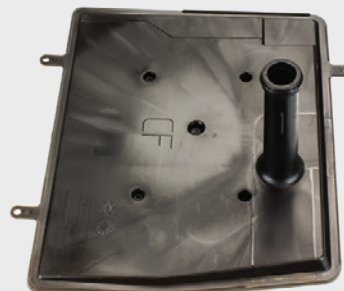

ZF-6HP Filters & Pan Assemblies

Now available, a new range of separate plastic filters and pans to suit popular BMW / Ford vehicles fitted with the ZF 6 speed 6HP19 and 6HP26 range of transmissions. Also available in the range are pre assembled filter and pan assemblies.

- Reduced service cost
- Replaceable singular plastic internal filters
- Replaceable singular plastic pans
- Suits ZF 6HP19/19A/19X/21/21A/21X
- Suits ZF 6HP26/26A/26X/28/28A/28A61/28AF

Part Number	Description	Transmission
ZXF-619125A	Complete pre assembled Filter and Pan	6HP19 Series
ZXF-619115A	Bolt in Filter for new Pan ZX-619115A	6HP19 Series
ZX-619115A	Separate Pan. Accepts bolt in Filter ZXF-619115A	6HP19 Series
ZXF-626005A	Complete pre assembled Filter and Pan	6HP26 Series
ZXF-626020A	Bolt in Filter for new Pan ZX-626020A	6HP26 Series
ZX-626020A	Separate Pan. Accepts bolt in Filter ZXF-626020A	6HP26 Series

Part Number: ZX-619115A

Part Number: ZXF-69125A

Part Number: ZXF-619115A

Information on this sheet is prepared as a customer aid, from reliable information, with the utmost care and should not be used for any other purpose. Motospecs reserves the right to make product or publication changes at any time without notice.