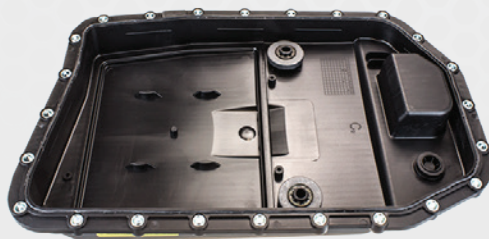

ZF-6HP Filters & Pan Assemblies

Now available, a new range of separate plastic filters and pans to suit popular BMW / Ford vehicles fitted with the ZF 6 speed 6HP19 and 6HP26 range of transmissions. Also available in the range are pre assembled filter and pan assemblies.

- Reduced service cost
- Replaceable singular plastic internal filters
- Replaceable singular plastic pans
- Suits ZF 6HP19/19A/19X/21/21A/21X
- Suits ZF 6HP26/26A/26X/28/28A/28A61/28AF

Part Number	Description	Transmission
ZXF-619125A	Complete pre assembled Filter and Pan	6HP19 Series
ZXF-619115A	Bolt in Filter for new Pan ZX-619115A	6HP19 Series
ZX-619115A	Separate Pan. Accepts bolt in Filter ZXF-619115A	6HP19 Series
ZXF-626005A	Complete pre assembled Filter and Pan	6HP26 Series
ZXF-626020A	Bolt in Filter for new Pan ZX-626020A	6HP26 Series
ZX-626020A	Separate Pan. Accepts bolt in Filter ZXF-626020A	6HP26 Series