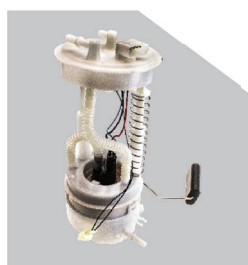

Fuel Pumps

Expanded Range

Fuelmiser has introduced additional high quality fuel pumps to their already extensive product range.

For more detailed application listings visit www.fuelmiser.com.au

Part Number	Application	Year / Model
Toyota		
FPE-707	Hilux GGN_5R 4.0L	2005-2015
Nissan		
FPE-710	X-Trail T31 2.0/2.5L	2007-2013
Ford		
FPE-722	Fiesta WS/WT 1.6L	2008-2013
Mazda		
FPE-722	Mazda 2 DE 1.5L	2007-2014
Citroen		
FPE-750	C3 1.4/1.6L (with 2 outlets)	2002-2010
Volkswagen		
FPE-754	Touareg 7L 3.2/3.6/4.2L (left side pump)	2003-2010

FPE-710

Information on this sheet is prepared as a customer aid, from reliable information, with the utmost care and should not be used for any other purpose. Motospecs reserves the right to make product or publication changes at any time without notice. © Copyright Motospecs, all rights reserved.