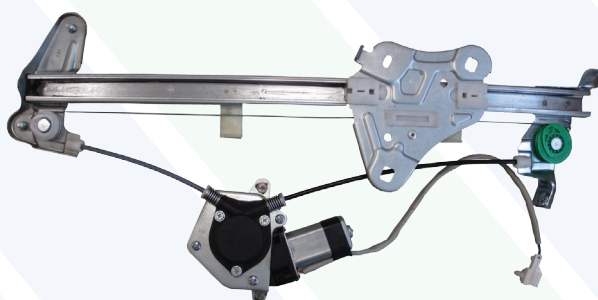

Part Number: KWFR1368

For a more detailed application listing visit www.kelpro.com.au

Information on this sheet is prepared as a customer aid, from reliable information, with the utmost care and should not be used for any other purpose. Motospecs reserves the right to make product or publication changes at any time without notice.
© Copyright Motospecs, all rights reserved.

Australia
Ph: 1800 245 748
www.kelpro.com.au

The Motospecs logo features the word 'motospecs' in a lowercase, italicized, sans-serif font, with a blue swoosh underline that curves around the letters.

New Zealand
Ph: 0800 809 808
www.kelpro.co.nz