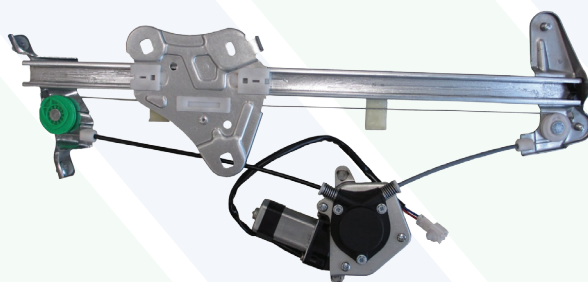

## New Window Regulators for Mitsubishi Magna

Kelpro has released new Window Regulators to suit Mitsubishi Magna TE, TF, TH, TJ, TL, TW vehicles.

- KWFL1367 - Front Left Window
- KWFR1368 - Front Right Window