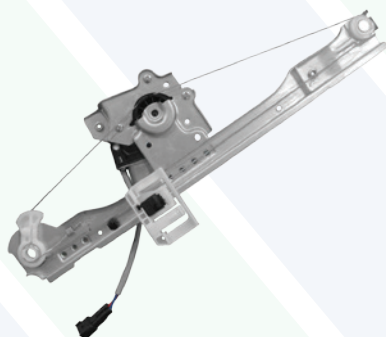

# New Window Regulator

Now available from the Kelpro range are 4 new window regulators to suit Ford Falcon FG 2/08-on vehicles.

## FORD

<b>KWFL1388</b>	Falcon	FG	2/08-on	Front LHS - Power Regulator with Motor
<b>KWFR1389</b>	Falcon	FG	2/08-on	Front RHS - Power Regulator with Motor
<b>KWRL1378</b>	Falcon	FG	2/08-on	Rear LHS - Power Regulator with Motor
<b>KWRR1379</b>	Falcon	FG	2/08-on	Rear RHS - Power Regulator with Motor