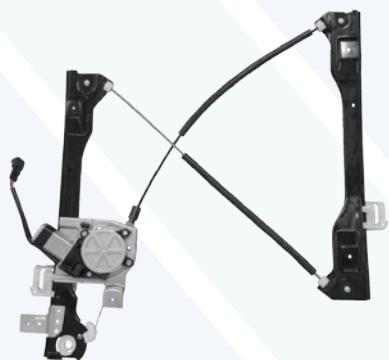

# New Window Regulator

Now available from the Kelpro range are 4 new window regulators to suit Ford Falcon FG 2/08-on vehicles.

## FORD

<b>KWFL1388</b>	Falcon	FG	2/08-on	Front LHS - Power Regulator with Motor
<b>KWFR1389</b>	Falcon	FG	2/08-on	Front RHS - Power Regulator with Motor
<b>KWRL1378</b>	Falcon	FG	2/08-on	Rear LHS - Power Regulator with Motor
<b>KWRR1379</b>	Falcon	FG	2/08-on	Rear RHS - Power Regulator with Motor