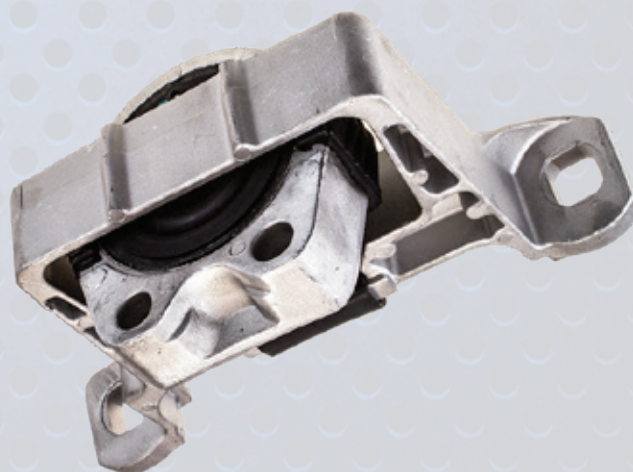

**NEW
ADDITIONS!**

Professionals Know

Date: March 2018

Engine Mounts

New additions are now available from the Kelpro Engine mounts range to suit various Ford vehicle applications.

Part Number	Application	Description
MT7225	Fiesta WP,WQ 4cyl 1.6,2.0L 2/04-3/09	Rear Auto Roll Stopper Long Crush Tube 83mm
MT7865		Rear Auto Roll Stopper Short Crush Tube 38mm
MT7840	Focus LW 4cyl 1.6L 1/11-on	RH - Side Auto
MT7887	Territory SZ 6cyl 2.7L Diesel 5/11-on	Front - LH Auto
MT7886		Front - RH Auto
MT7888	Territory SZ 6cyl 4.0L Petrol 5/11-on	Front - LH Auto
MT7889		Front - RH Auto