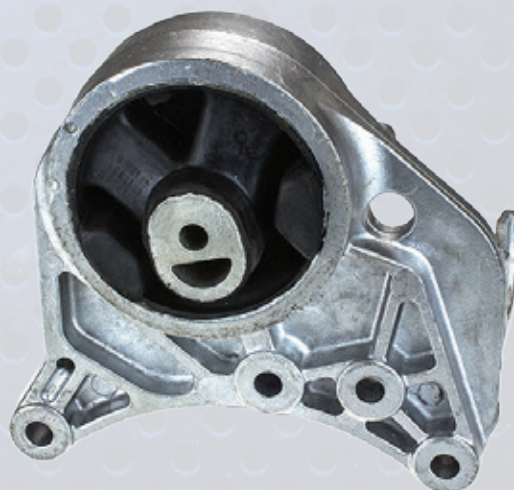

**NEW
ADDITIONS!**

Professionals Know

Date: July 2017

Engine Mounts

New additions are now available from the Kelpro Engine mounts range, which already includes over 1700 part numbers to suit a huge range of popular vehicle applications.

Chrysler Grand Voyager RG 6/01-3/08 V6 3.3L

MT7224	Front
---------------	-------

MT7809	LH- Side
---------------	----------

MT7812	RH- Side
---------------	----------

MT7811	Rear
---------------	------

Toyota Camry AVV50R Hybrid 10/11-on 2.5L

MT8312	LH- Side
---------------	----------

MT8277	RH- Side
---------------	----------

MT7826	Engine Steady- RH
---------------	-------------------

For a more detailed application listing visit www.kelpro.com.au