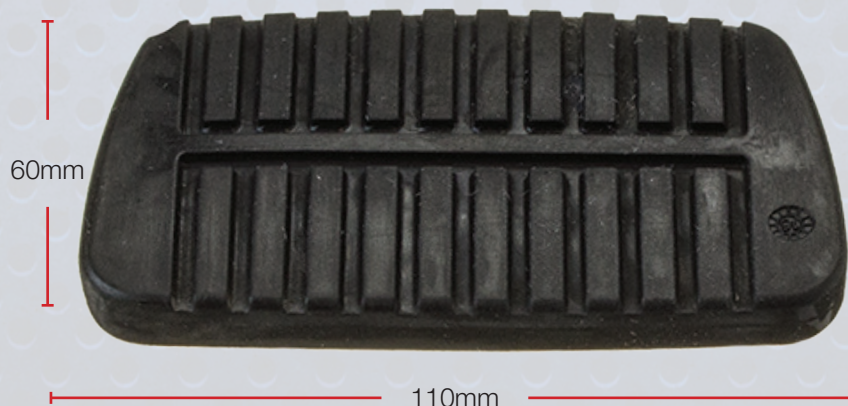

**NEW
ADDITIONS!**

Date: August 2017

Pedal Pads

Kelpro's pedal pad range covers all popular vehicles on the road, and has been recently extended with two new additions to suit popular Subaru vehicles.

Part Number	Make	Model
29937	Subaru	BRZ
29938		Forester
		Impreza
		Liberty
		Outback

Part Number: 29937

Part Number: 29938

For a more detailed application listing, check out our online catalogue or visit www.kelpro.com.au

Information on this sheet is prepared as a customer aid, from reliable information, with the utmost care and should not be used for any other purpose. Motospecs reserves the right to make product or publication changes at any time without notice.
© Copyright Motospecs, all rights reserved.