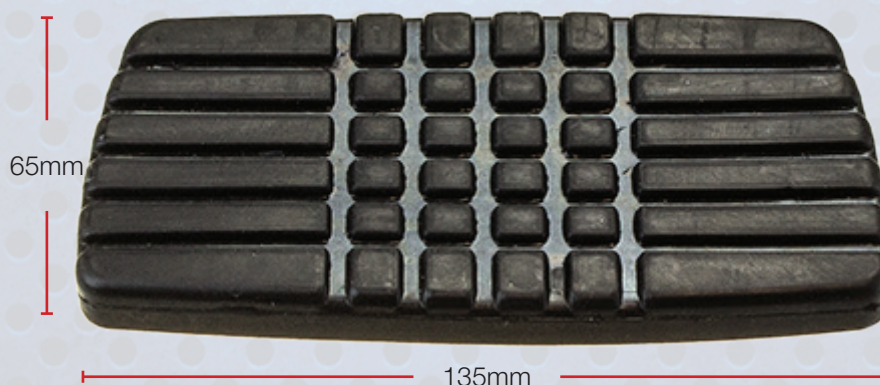

**NEW
ADDITIONS!**

Date: August 2017

Pedal Pads

Kelpro's pedal pad range covers all popular vehicles on the road, and has been recently extended with two new additions to suit popular Subaru vehicles.

Part Number	Make	Model
29937	Subaru	BRZ
29938		Forester
		Impreza
		Liberty
		Outback

Part Number: 29937

Part Number: 29938

For a more detailed application listing, check out our online catalogue or visit www.kelpro.com.au

Information on this sheet is prepared as a customer aid, from reliable information, with the utmost care and should not be used for any other purpose. Motospecs reserves the right to make product or publication changes at any time without notice.
© Copyright Motospecs, all rights reserved.