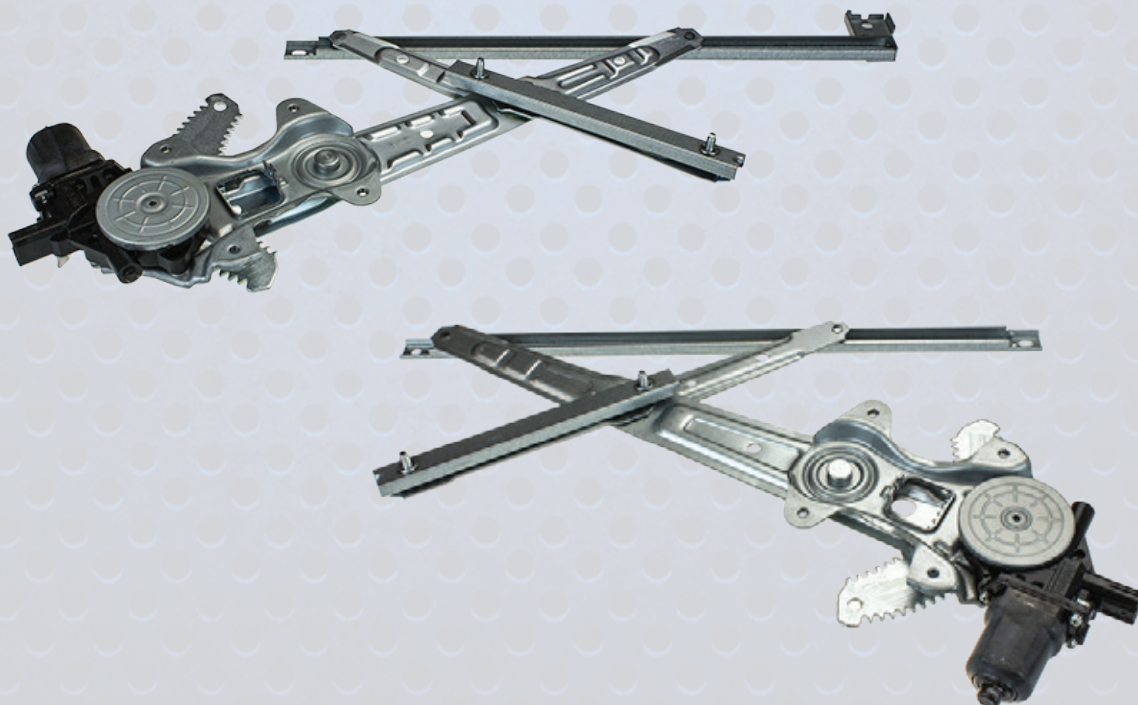

**NEW
ADDITIONS!**

Kelpro

Professionals Know

Date: February 2018

Window Lift Range

New additions to the Kelpro Window Lift range are now available to suit Honda Civic and CRV applications.

Honda Civic FB 2/12-on

KWFL1643 Front LHS - Power Regulator with Motor

KWFR1644 Front RHS - Power Regulator with Motor

Honda CRV RM 11/12-on

KWFL1645 Front LHS - Power Regulator with Motor

KWFR1646 Front RHS - Power Regulator with Motor