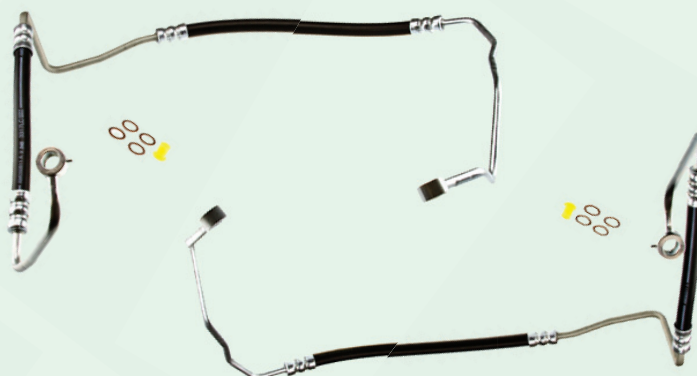

PRODUCT INFORMATION

Addition to Range New Application Listing Technical Info

Power Steering Hoses

HOLDEN

HPS101 Commodore VE 6 Cyl To 8/09 & Vin No. 9L351378

HPS102 Commodore VE 6 Cyl From 8/09 & Vin No. 9L351379

NISSAN

HPS103 Maxima J31 3.5L V6

*New from
Kelpro*

Centre Bearing

MITSUBISHI

KB104 Triton ML 4 Cyl & 6 Cyl 2006-on