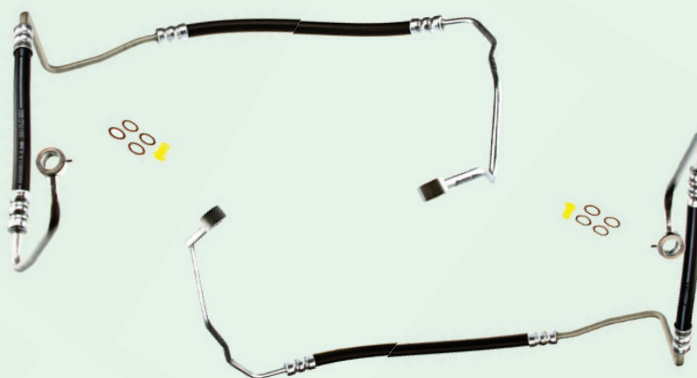

PRODUCT INFORMATION

Addition to Range New Application Listing Technical Info

Power Steering Hoses

HOLDEN

HPS101 Commodore VE 6 Cyl To 8/09 & Vin No. 9L351378

HPS102 Commodore VE 6 Cyl From 8/09 & Vin No. 9L351379

NISSAN

HPS103 Maxima J31 3.5L V6

*New from
Kelpro*

Centre Bearing

MITSUBISHI

KB104 Triton ML 4 Cyl & 6 Cyl 2006-on