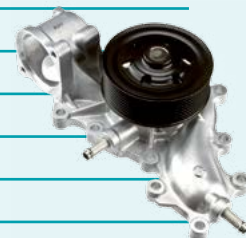

**TF8392** Hyundai i30 1.6L Turbo Diesel To 12/07

**TF8438** Hyundai i30 1.6L 10/07-on Turbo Diesel

**TF8393** Hyundai Santa Fe 2.7L 5/06-on

**TF8393** Kia Carnival / Magentis 2.7L

**TF8438** Kia Soul 1.6L 4/09-on Turbo Diesel

**TF8323H** Mazda MPV / Tribute 2.5L, 3.0L From 7/03 with Housing

**TF8413** Mitsubishi Pajero NT 3.2L 12/08-on Turbo Diesel

**TF8371** Nissan Navara / Pathfinder 2.5L 12/05-on Turbo Diesel

**TF8452** Nissan X-Trail T31 2.0L 7/08-on

**TF8382** Peugeot 307, 308, 407 2.0L Turbo Diesel

**TF8268** Subaru Liberty, Outback, Tribeca 3.0L

**TF8369** Toyota Hi-Lux KUN16, KUN26 3.0L Turbo Diesel From 8/06

**TF8373** Toyota Landcruiser VDJ76, 78, 79, 200 4.5L 3/07-on