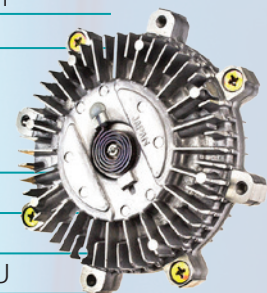

Date: November /
December 2016

Radiator Fan Blades and Fan Clutches

NEW ADDITIONS

Tru-Flow has added various new Radiator Fan Blades and Fan Clutches to the product range.

RADIATOR FAN BLADES

Part Number	Application
TFB552	Mazda CX-5 2/12-on 2.0L, 2.5L (LHS)
TFB553	Mazda CX-5 2/12-on 2.0L, 2.5L (RHS)
TFB554	Mazda Mazda 6 GJ 12/12-on 2.5L (LHS)
TFB555	Mazda Mazda 6 GJ 12/12-on 2.5L (RHS)
TFB556	Mazda CX-5 Turbo Diesel 2/12-on 2.2L (LHS)
	Mazda Mazda 6 GJ Turbo Diesel 12/12-on 2.2L (LHS)
TFB557	Mazda CX-5 Turbo Diesel 2/12-on 2.2L (RHS)
	Mazda Mazda 6 GJ Turbo Diesel 12/12-on 2.2L (RHS)
TFB559	Subaru Forester SJ Turbo Petrol 1/13-on 2.0L FB20
	Subaru XV GP Turbo Petrol 1/12-on 2.0L FB20
TFB560	Subaru Forester SH, SJ Dohc (non Turbo) 2/11-on 2.5L FB25
TFB561	Nissan Elgrand E52 8/10-on 3.5L VQ35DE (LHS)
TFB562	Nissan Elgrand E52 8/10-on 3.5L VQ35DE (RHS)
TFB563	Nissan GT-R R35 4/09-on 3.8L VR38DETT
TFB564	Nissan Patrol GU 12/97-10/01 4.5L TB45E
TFB565	Nissan Navara D40 Turbo Diesel 3/11-6/14 3.0L V9X
	Nissan Pathfinder R51 Turbo Diesel 5/10-9/13 3.0L V9X
TFB566	Nissan Navara D40 Turbo Diesel 12/05-on 2.5L YD25DDTi
TFB567	Nissan Navara D22 Turbo Diesel 1/07-2/15 2.5L YD25DDTi
TFB568	Suzuki Grand Vitara JT 9/05-7/08 2.7L H27A

FAN CLUTCHES

Part Number	Application
TFC239	Nissan Patrol GU Turbo Diesel 2/07-on 3.0L ZD30DDT
TFC240	Hyundai Terracan 1/05-1/08 2.9L J3
TFC241	Mitsubishi Pajero NW Turbo Diesel 10/11-6/14 3.2L 4M41U
TFC242	Landrover Defender 200TDi, 300TDi Turbo Diesel 3/92-3/99 2.5L 11L
	Landrover Discovery Series 1 200TDi Turbo Diesel 3/92-12/94 2.5L