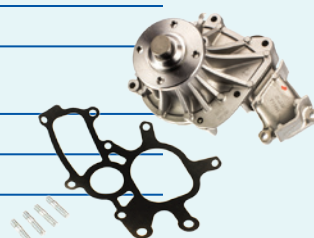

## New Timing Kit with Waterpump Range

Tru-Flow is excited to announce an increase to the Timing Kit Range.

Part Number	Application
TFK005P	Daewoo Lacetti J200 1.8L 9/03-1/05
TFK008P	Daewoo Nubira 1.6L 7/97-10/99
TFK005P	Daewoo Tacuma 75ZE C20SED 2.0L 10/00-1/05
TFK050P	Ford Laser KJ B6, BP 1.6L 1.8L 10/94-2/99
TFK155P	Ford Laser KN FP 1.8L 2/99-4/02
TFK112P	Ford Laser KN ZM 1.6L 2/99-4/02
TFK155P	Ford Laser KQ FP 1.8L 4/01-10/02
TFK045P	Ford Laser KQ FS 2.0L 4/01-10/02
TFK112P	Ford Laser KQ ZM1.6L 4/01-10/02
TFK4042	Holden Astra AH Z18XE 1.8L 9/04-2/08
TFK005P	Holden Astra TR C18SEL 1.8L 8/96-9/98
TFK4042	Holden Astra TS Z/X18XE 1.8L 9/98-4/06
TFK4042	Holden Barina XC Z18XE 1.8L 9/01-10/05
TFK168P	Holden Frontera UES 6VD1 3.2L 1/99-4/04
TFK122P	Holden Frontera UES X22SE 2.2L 2/99-1/01
TFK168P	Holden Jackaroo UBS26 6VE1 3.5L 2/98-4/04
TFK168P	Holden Rodeo RA 6VE1 3.5L 2/03-12/05
TFK168P	Holden Rodeo TFR9 6VD1 3.2L 6/98-2/04
TFK005P	Holden Vectra JR, JS C20SEL 2.0L 6/97-11/00
TFK122P	Holden Vectra JS C22SEL 2.2L 8/98-304
TFK093P2	Holden Viva JF F18D 1.8L 10/05-12/09
TFK127P	Honda Civic EK D16Y 1.6L 1/95-10/00
TFK127P	Honda Civic GLI D16Y7 1.6L 3/99-10/00
TFK127P	Honda Civic VTI D16Y8 1.6L 3/96-3/99
TFK175P	Hyundai Elantra Lavita FC G4GB 1.8L 10/01-1/04
TFK177P	Hyundai Elantra XD G4GC 2.0L 10/00-09/03
TFK175P	Hyundai Elantra XD G4GM 1.8L 10/00-09/03
TFK177P	Hyundai Elantra XD HVT G4GC6 2.0L 09/03-09/06
TFK284P	Hyundai Lantra J3 G4GC 2.0L 02/99-10/00
TFK184P	Hyundai Tiburon G4GC 2.0L 2/02-5/04
TFK177P	Hyundai Tucson City G4GC 2.0L 11/05-On