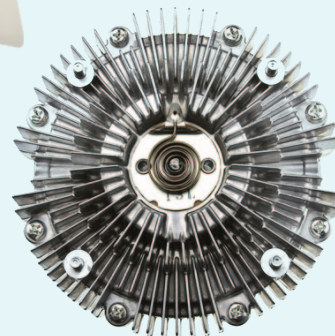

Date: 2012

Addition to Range

Technical Information

Cooling Solutions Toyota Landcruiser

VDJ76R, VDJ78R, VDJ79R
4.5L 3/07-on

TF8373	Water Pump
TF8373FB	Water Pump Fan Bracket
TFB520	Radiator Fan

VDJ200R 4.5L 11/07-on

TF8373	Water Pump
TF8373FB	Water Pump Fan Bracket
TFB520	Radiator Fan

UZJ100R 4.7L 3/98-1/08

TF8143	Water Pump
TF8143FB	Water Pump Fan Bracket
TFC216	Fan Clutch
TFB506	Radiator Fan

UZJ200R 4.7L 11/07-on

TF8143	Water Pump
TF8143FB	Water Pump Fan Bracket
TFC226	Fan Clutch
TFB520w	Radiator Fan