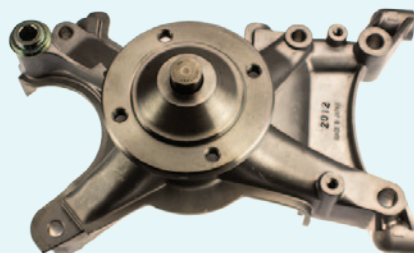

Date: 2012

Addition to Range

Technical Information

Cooling Solutions Toyota Landcruiser

VDJ76R, VDJ78R, VDJ79R
4.5L 3/07-on

TF8373	Water Pump
TF8373FB	Water Pump Fan Bracket
TFB520	Radiator Fan

VDJ200R 4.5L 11/07-on

TF8373	Water Pump
TF8373FB	Water Pump Fan Bracket
TFB520	Radiator Fan

UZJ100R 4.7L 3/98-1/08

TF8143	Water Pump
TF8143FB	Water Pump Fan Bracket
TFC216	Fan Clutch
TFB506	Radiator Fan

UZJ200R 4.7L 11/07-on

TF8143	Water Pump
TF8143FB	Water Pump Fan Bracket
TFC226	Fan Clutch
TFB520w	Radiator Fan